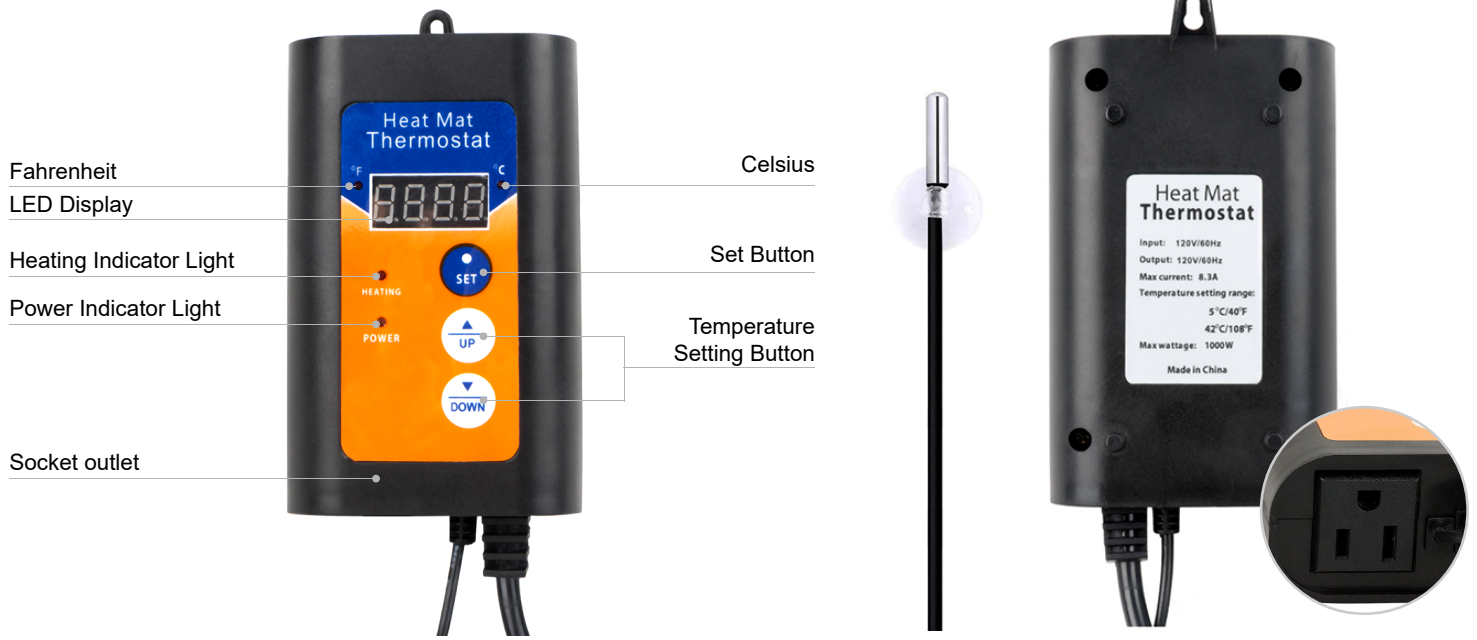

Thermostats

Give me a piece of land, and I'll give you back a garden of promise.

Fahrenheit
LED Display
Heating Indicator Light
Power Indicator Light
Socket outlet

Celsius
Set Button
Temperature Setting Button

ADVANTAGES

- Digital temperature controller for heatmats
- Provides constant optimum temperatures for specific crops
- Illuminated indicator light
- Compatible with all heat mats
- Plug into north american outlets displays both fahrenheit and celcius readings maintains temperature between 68-108F

MTS11AA0000037

MTS11AB0000037

MTS11AC0000037

Code	Unit	Input Voltage	Output Voltage	Temperature setting range	Plug	Max wattage
MTS11AA0000037	F / C	120V	120V	41-108 F / 5-42 C	3-prong groundplug	1000W
MTS11AB0000037	F / C	120V	120V	68-108 F / 20-42 C	3-prong groundplug	1000W
MTS11AC0000037	F / C	120V	120V	68-108 F / 20-42 C	3-prong groundplug	1000W