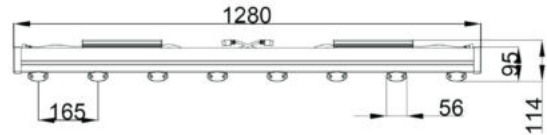

LED 860W Code:LLL0860BLL0081

LED Grow Lights

15cm

30cm

45cm

60cm

DIMENSION

1000W Sodium Lamp
900mm
910 μmol/m²/s

SPECIFICATIONS

Input Power	860W
Input Voltage	AC90-305V
Input Frequency	50/60Hz
Power Factor	0.98
PPF	2000μmol/s
EFF	2.3μmol/J
Dimming	0-10V
Beam Angle	120°

SPECIFICATIONS

IP Rating	IP55
Life	50,000hrs
Waranty	5 yrs
L70 Rating	>78,000hrs
L90 Rating	>50,000hrs
Operating Temp.	-20~40 C
Storage Temp.	-35~85 C
Dimension(L*W*H)	50.4*44.5*4.5 inch 1280*1130*114mm