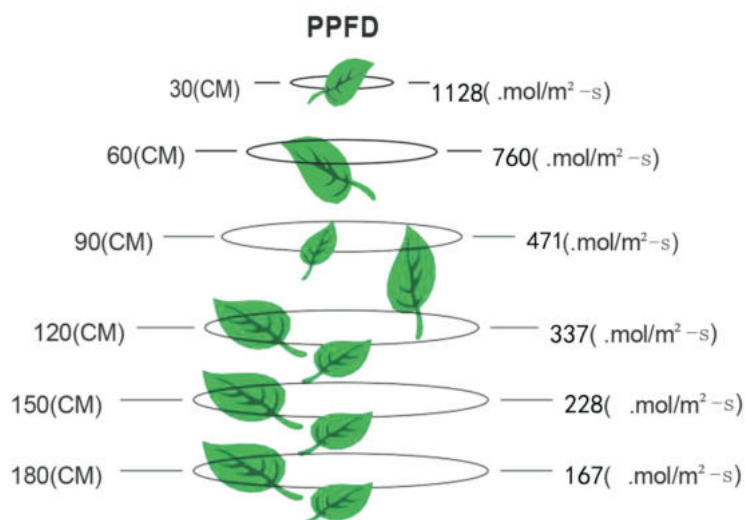

LED 860W Code:LLL0860BLL0081

LED Grow Lights

Product Feature

- Shorten growth cycles
- Improve color, shape and taste
- Plant growth is not affected by the weather
- Custom light recipe to fit your crop and situation
- Best for all plants all stages growing
- Increase yield & crop quality
- Low maintenance costs
- Easy to mount and connect

- 1.Full-spectrum light output
- 2.High efficiency (2.3 μmol/j)
- 3.High output for high intensity
- 4.Ambient temperatures from -20°C (-4°F) to 40°C (104°F)
- 5.Intelligent control design and 0-100% power dimming function.
- 6.Long life time :L90: >50,000hrs

LED 860W Code:LLL0860BLL0081

LED Grow Lights

15cm

30cm

45cm

60cm

DIMENSION

1000W Sodium Lamp
900mm
910 μmol/m²/s

SPECIFICATIONS

Input Power	860W
Input Voltage	AC90-305V
Input Frequency	50/60Hz
Power Factor	0.98
PPF	2000μmol/s
EFF	2.3μmol/J
Dimming	0-10V
Beam Angle	120°

SPECIFICATIONS

IP Rating	IP55
Life	50,000hrs
Waranty	5 yrs
L70 Rating	>78,000hrs
L90 Rating	>50,000hrs
Operating Temp.	-20~40 C
Storage Temp.	-35~85 C
Dimension(L*W*H)	50.4*44.5*4.5 inch 1280*1130*114mm