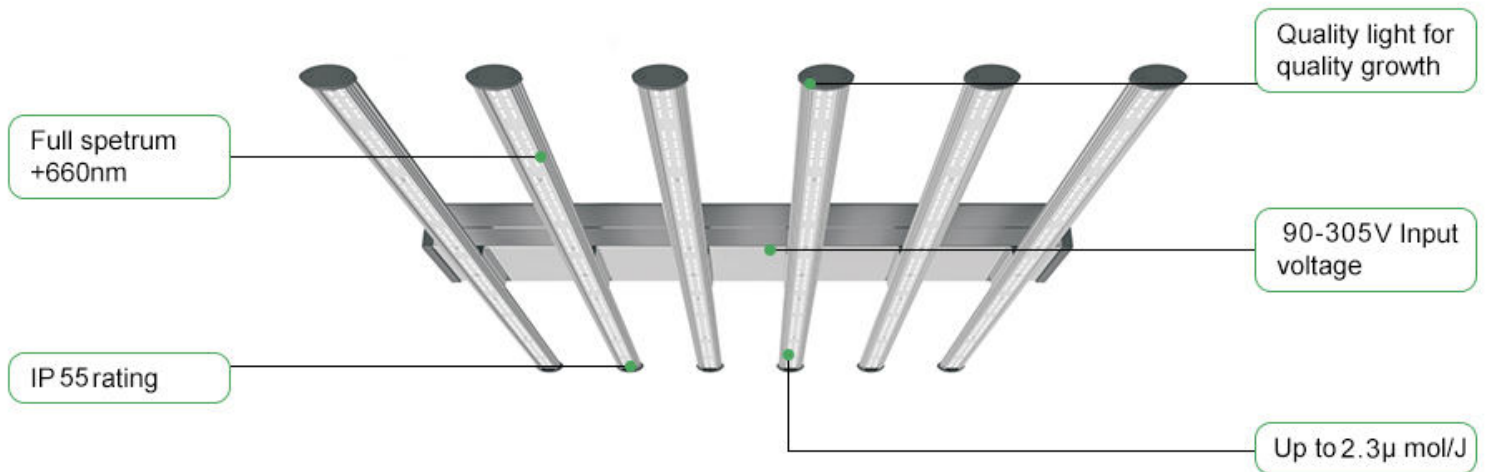

LED 860W Code:LLL0860BLL0081

LED Grow Lights

Product Feature

- Shorten growth cycles
- Improve color, shape and taste
- Plant growth is not affected by the weather
- Custom light recipe to fit your crop and situation
- Best for all plants all stages growing
- Increase yield & crop quality
- Low maintenance costs
- Easy to mount and connect

- 1.Full-spectrum light output
- 2.High efficiency (2.3 μmol/j)
- 3.High output for high intensity
- 4.Ambient temperatures from -20°C (-4°F) to 40°C (104°F)
- 5.Intelligent control design and 0-100% power dimming function.
- 6.Long life time :L90: >50,000hrs

LED 860W Code:LLL0860BLL0081

LED Grow Lights

15cm

30cm

45cm

60cm

DIMENSION

1000W Sodium Lamp
900mm
910 μmol/m²/s

SPECIFICATIONS

Input Power	860W
Input Voltage	AC90-305V
Input Frequency	50/60Hz
Power Factor	0.98
PPF	2000μmol/s
EFF	2.3μmol/J
Dimming	0-10V
Beam Angle	120°

SPECIFICATIONS

IP Rating	IP55
Life	50,000hrs
Waranty	5 yrs
L70 Rating	>78,000hrs
L90 Rating	>50,000hrs
Operating Temp.	-20~40 C
Storage Temp.	-35~85 C
Dimension(L*W*H)	50.4*44.5*4.5 inch 1280*1130*114mm