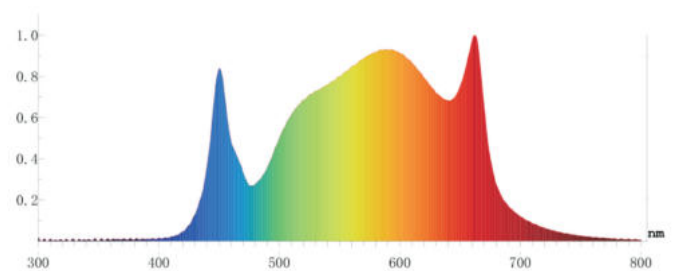

LED 860W Code:LLL0860BLL0081

LED Grow Lights

Product Feature

- Shorten growth cycles
- Improve color, shape and taste
- Plant growth is not affected by the weather
- Custom light recipe to fit your crop and situation
- Best for all plants all stages growing
- Increase yield & crop quality
- Low maintenance costs
- Easy to mount and connect

- 1.Full-spectrum light output
- 2.High efficiency (2.3 μmol/j)
- 3.High output for high intensity
- 4.Ambient temperatures from -20°C (-4°F) to 40°C (104°F)
- 5.Intelligent control design and 0-100% power dimming function.
- 6.Long life time :L90: >50,000hrs

LED 860W Code:LLL0860BLL0081

LED Grow Lights

15cm

30cm

45cm

60cm

DIMENSION

1000W Sodium Lamp
900mm
910 μmol/m²/s

SPECIFICATIONS

Input Power	860W
Input Voltage	AC90-305V
Input Frequency	50/60Hz
Power Factor	0.98
PPF	2000μmol/s
EFF	2.3μmol/J
Dimming	0-10V
Beam Angle	120°

SPECIFICATIONS

IP Rating	IP55
Life	50,000hrs
Waranty	5 yrs
L70 Rating	>78,000hrs
L90 Rating	>50,000hrs
Operating Temp.	-20~40 C
Storage Temp.	-35~85 C
Dimension(L*W*H)	50.4*44.5*4.5 inch 1280*1130*114mm