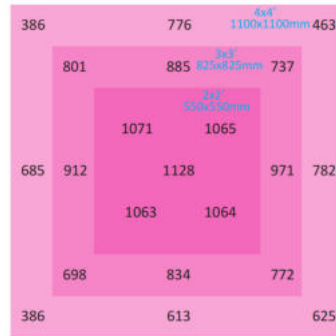

LED 860W Code:LLL0860BLL0081

LED Grow Lights

Product Feature

- Shorten growth cycles
- Improve color, shape and taste
- Plant growth is not affected by the weather
- Custom light recipe to fit your crop and situation
- Best for all plants all stages growing
- Increase yield & crop quality
- Low maintenance costs
- Easy to mount and connect

LED 860W Code:LLL0860BLL0081

LED Grow Lights

15cm

30cm

45cm

60cm

DIMENSION

1000W Sodium Lamp
900mm
910 μmol/m²/s

SPECIFICATIONS

Input Power	860W
Input Voltage	AC90-305V
Input Frequency	50/60Hz
Power Factor	0.98
PPF	2000μmol/s
EFF	2.3μmol/J
Dimming	0-10V
Beam Angle	120°

SPECIFICATIONS

IP Rating	IP55
Life	50,000hrs
Waranty	5 yrs
L70 Rating	>78,000hrs
L90 Rating	>50,000hrs
Operating Temp.	-20~40 C
Storage Temp.	-35~85 C
Dimension(L*W*H)	50.4*44.5*4.5 inch 1280*1130*114mm