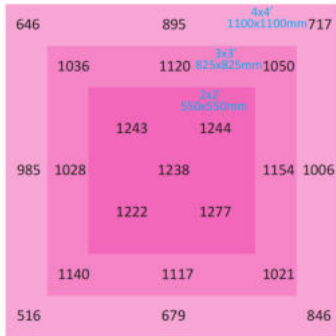

LED 860W Code:LLL0860BLL0081

LED Grow Lights

Product Feature

- Shorten growth cycles
- Improve color, shape and taste
- Plant growth is not affected by the weather
- Custom light recipe to fit your crop and situation
- Best for all plants all stages growing
- Increase yield & crop quality
- Low maintenance costs
- Easy to mount and connect

LED 860W Code:LLL0860BLL0081

LED Grow Lights

15cm

30cm

45cm

60cm

DIMENSION

1000W Sodium Lamp
900mm
910 μmol/m²/s

SPECIFICATIONS

Input Power	860W
Input Voltage	AC90-305V
Input Frequency	50/60Hz
Power Factor	0.98
PPF	2000μmol/s
EFF	2.3μmol/J
Dimming	0-10V
Beam Angle	120°

SPECIFICATIONS

IP Rating	IP55
Life	50,000hrs
Waranty	5 yrs
L70 Rating	>78,000hrs
L90 Rating	>50,000hrs
Operating Temp.	-20~40 C
Storage Temp.	-35~85 C
Dimension(L*W*H)	50.4*44.5*4.5 inch 1280*1130*114mm