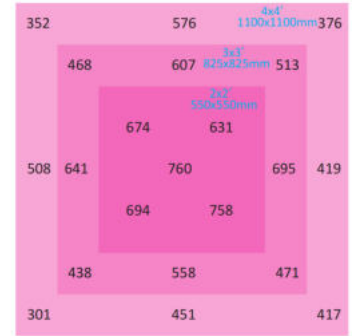

LED 860W Code:LLL0860BLL0081

LED Grow Lights

15cm

30cm

45cm

60cm

DIMENSION

1000W Sodium Lamp
900mm
910 μmol/m²/s

SPECIFICATIONS

Input Power	860W
Input Voltage	AC90-305V
Input Frequency	50/60Hz
Power Factor	0.98
PPF	2000μmol/s
EFF	2.3μmol/J
Dimming	0-10V
Beam Angle	120°

SPECIFICATIONS

IP Rating	IP55
Life	50,000hrs
Waranty	5 yrs
L70 Rating	>78,000hrs
L90 Rating	>50,000hrs
Operating Temp.	-20~40 C
Storage Temp.	-35~85 C
Dimension(L*W*H)	50.4*44.5*4.5 inch 1280*1130*114mm