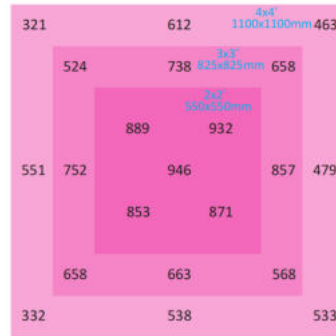

LED 860W Code:LLL0860BLL0081

LED Grow Lights

15cm

30cm

45cm

60cm

DIMENSION

1000W Sodium Lamp
900mm
910 μmol/m²/s

SPECIFICATIONS

Input Power	860W
Input Voltage	AC90-305V
Input Frequency	50/60Hz
Power Factor	0.98
PPF	2000μmol/s
EFF	2.3μmol/J
Dimming	0-10V
Beam Angle	120°

SPECIFICATIONS

IP Rating	IP55
Life	50,000hrs
Waranty	5 yrs
L70 Rating	>78,000hrs
L90 Rating	>50,000hrs
Operating Temp.	-20~40 C
Storage Temp.	-35~85 C
Dimension(L*W*H)	50.4*44.5*4.5 inch 1280*1130*114mm