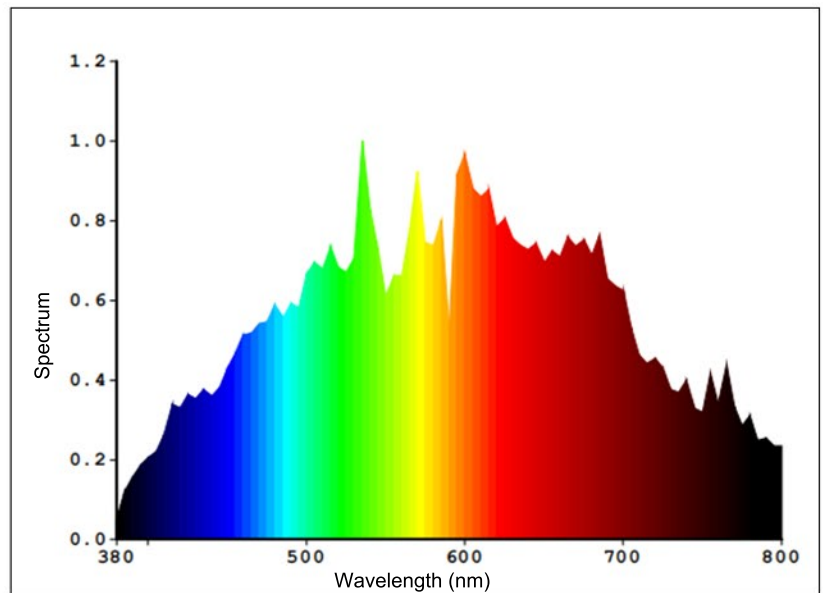

CMH 1000W DE Code:LGLC1000D3101

Lamp Wattage (W)	Initial Lumens (Lm)	PPF (umol/s)	CCT (K)	Ra	Lamp Length (mm)	CA Length (mm)	Lamp Diameter (mm)	Lifetime (Hours)
1000	115000	1900	3100	90	325±10	175±5	54±1	26000

CMH 1000W DE Code:LGLC1000D4101

Lamp Wattage (W)	Initial Lumens (Lm)	PPF (umol/s)	CCT (K)	Ra	Lamp Length (mm)	CA Length (mm)	Lamp Diameter (mm)	Lifetime (Hours)
1000	100000	1700	4200	96	325±10	175±5	54±1	26000