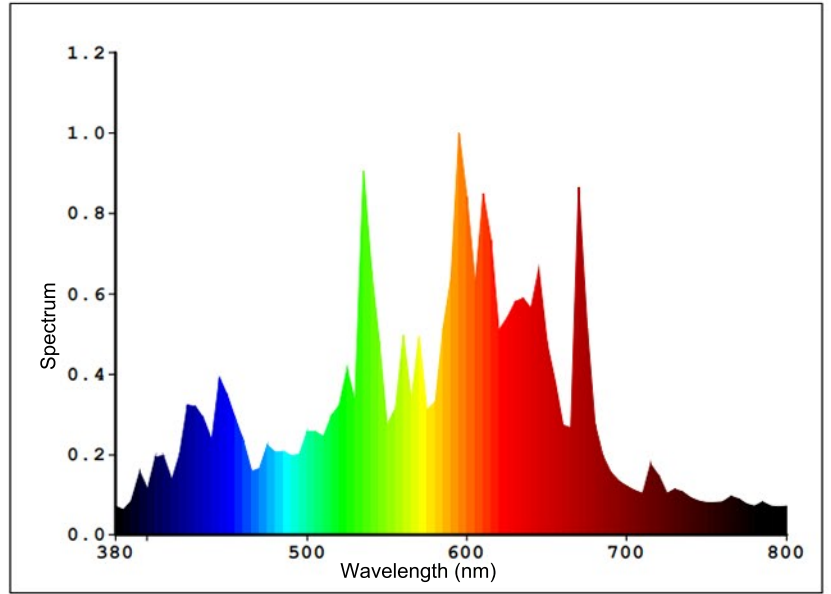

CMH 1000W DE Code:LGLC1000D3101

Lamp Wattage (W)	Initial Lumens (Lm)	PPF (umol/s)	CCT (K)	Ra	Lamp Length (mm)	CA Length (mm)	Lamp Diameter (mm)	Lifetime (Hours)
1000	115000	1900	3100	90	325±10	175±5	54±1	26000

CMH 1000W DE Code:LGLC1000D4101

Lamp Wattage (W)	Initial Lumens (Lm)	PPF (umol/s)	CCT (K)	Ra	Lamp Length (mm)	CA Length (mm)	Lamp Diameter (mm)	Lifetime (Hours)
1000	100000	1700	4200	96	325±10	175±5	54±1	26000